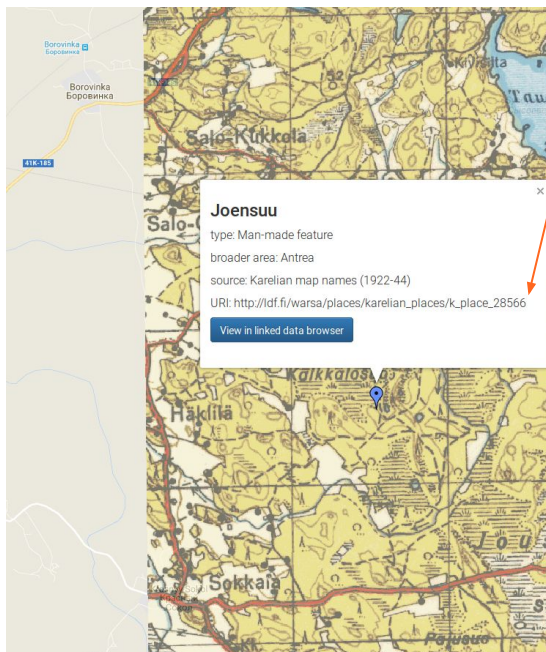

Joensuu (Talo, Salo)

Joensuu (Talo, Sipoo)

Joensuu (Talo, Salo)

Joensuu (Vakaveden osa, Salo)

Joensuu (Talo, Salo)

Finnish Spatio-Temporal Ontology (SAPO)

Joensuu(1848-1921) [coordinates missing]

Joensuu(1922-1953)

Joensuu(1954-2004)

Joensuu(2005-2008)

Joensuu(2009-)

Getty TGN

Joensuu (inhabited places, Pohjois-Karjala, Suomi, ... World)

Disambiguate search results on modern and historical maps:

Suggest missing places:

Place name

Alternative name

Description

Municipality

Broader area

Place type

Comment

Suggestor